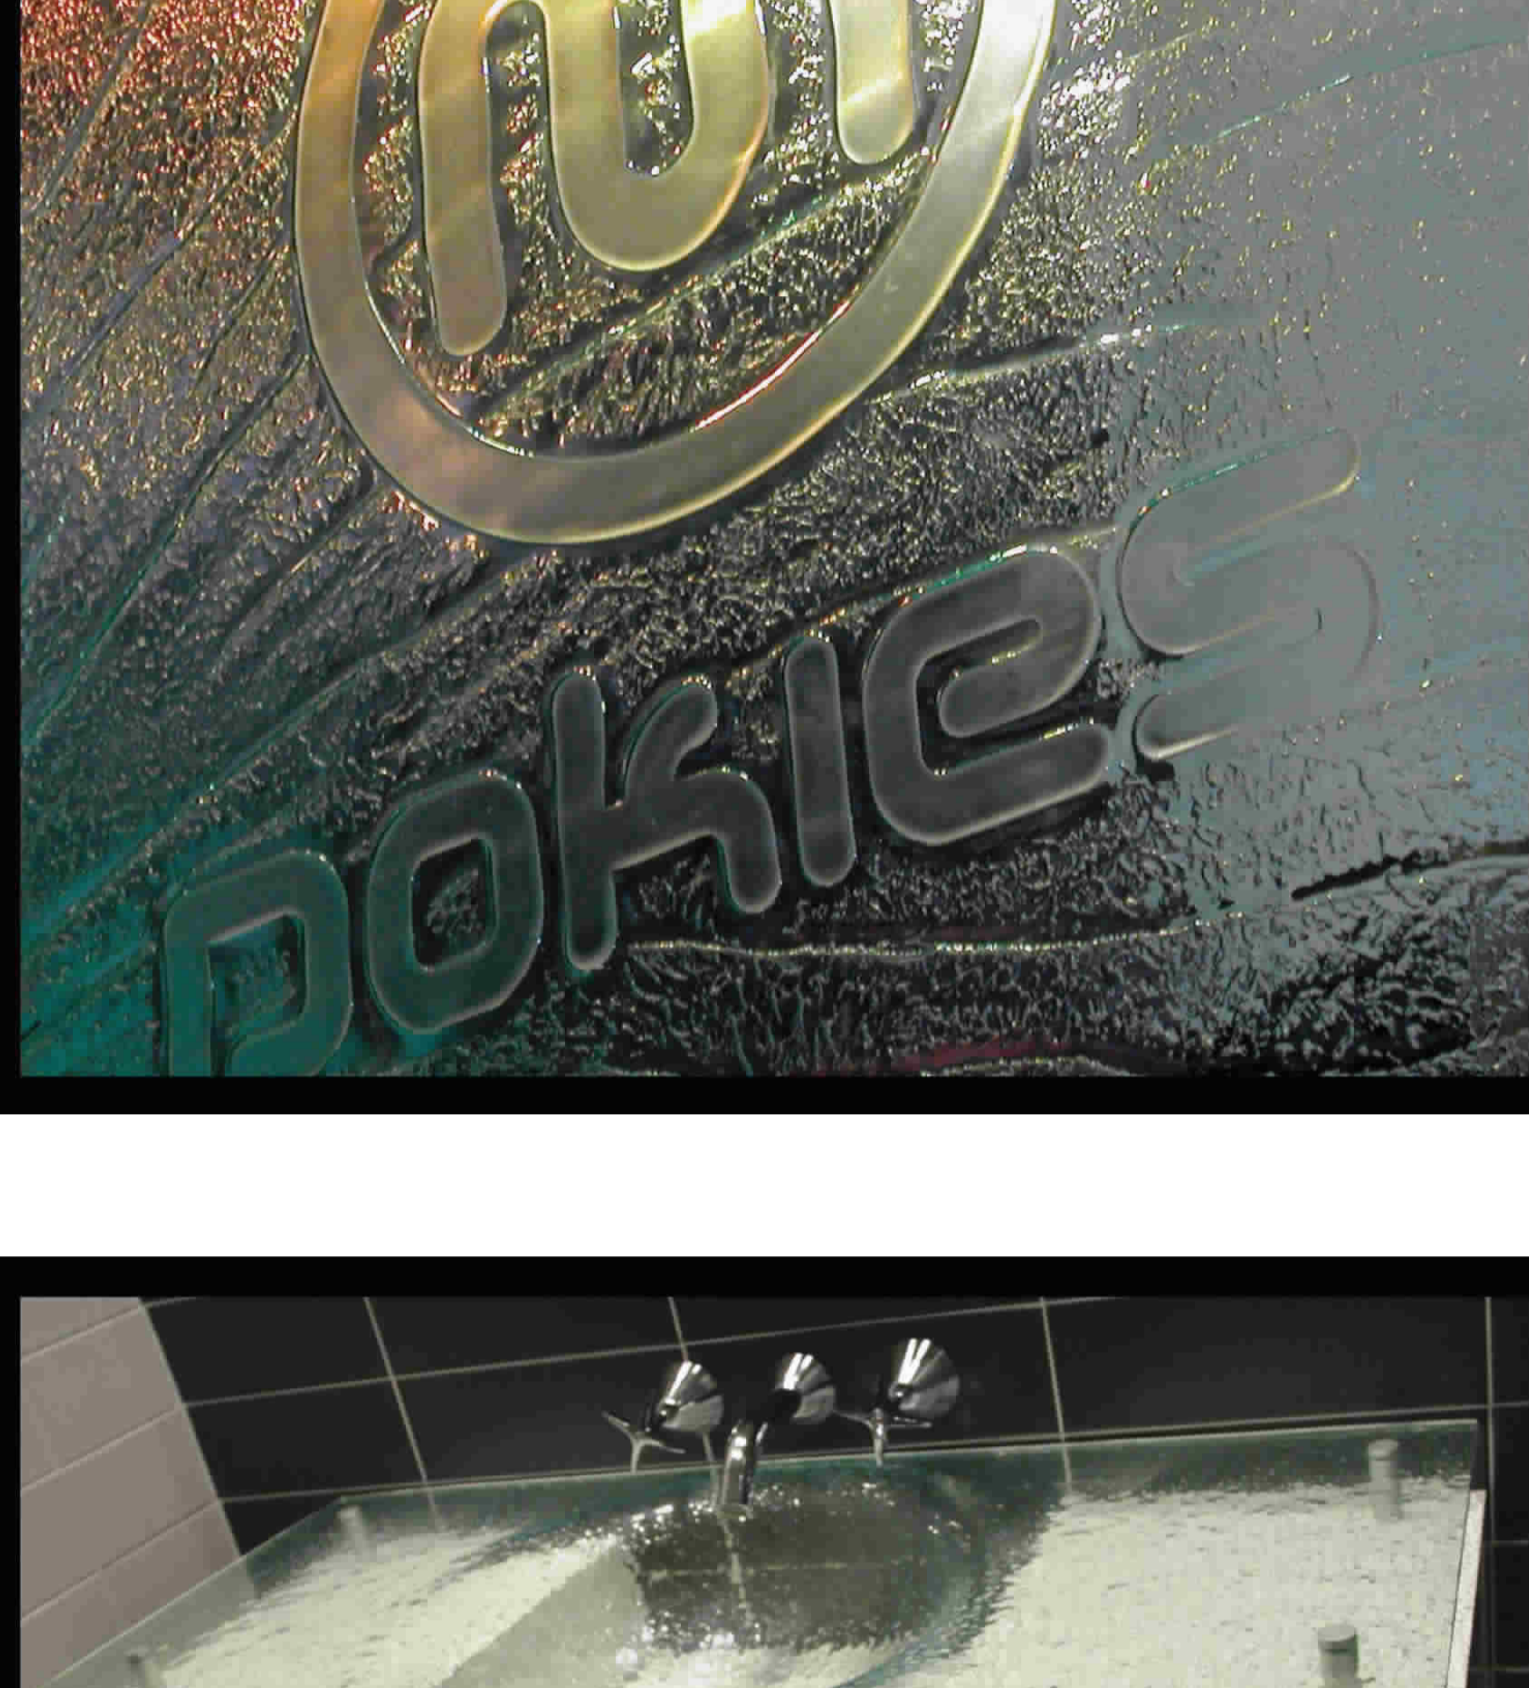

The contemporary glass alternative

IceFX is a range of decorative slumped acrylic sheet from Rossini. It is used for both interior and exterior applications, including domestic, retail, commercial, and marine. It can be incorporated into signage displays, partition screens, light diffusers, security screens and many other applications. The number of custom applications is only limited by the imagination. IceFX is lighter, safer and more versatile than glass, at an affordable price.

screening

IceFX is primarily used as a decorative screening product. It is ideal for this application as it naturally diffuses and distorts viewing.

signage

IceFX is extremely versatile as a signage product. It can be backlit, vinyl applied or back-applied with colour.

products

The applications for iceFX products is endless and is really upto your imagination. It's been used for wash basins, water features, signage boards and custom seating designs.

classic range

Through many years on the Australian market, IceFX by Rossini has proven durable, as well as providing attractive and effective material for screens, signs and decor features.

technical info

classic range Linear Oceania Dynasty Lava Diamantina Glacier	standard thickness 4.5mm (3/16") 6mm (1/4") 10mm (3/8") only in green & clear tint	back-applied colours  glass  aquatic  gold  silver  steel  copper
	available sheet sizes classic range 2440mm x 1220mm 2440mm x 1830mm only in clear tint designer range 2440mm x 1220mm	
designer range Damask Evergreen Roses Palms Fracture	standard tints clear green edge green tint smoked *other colours available upon request	