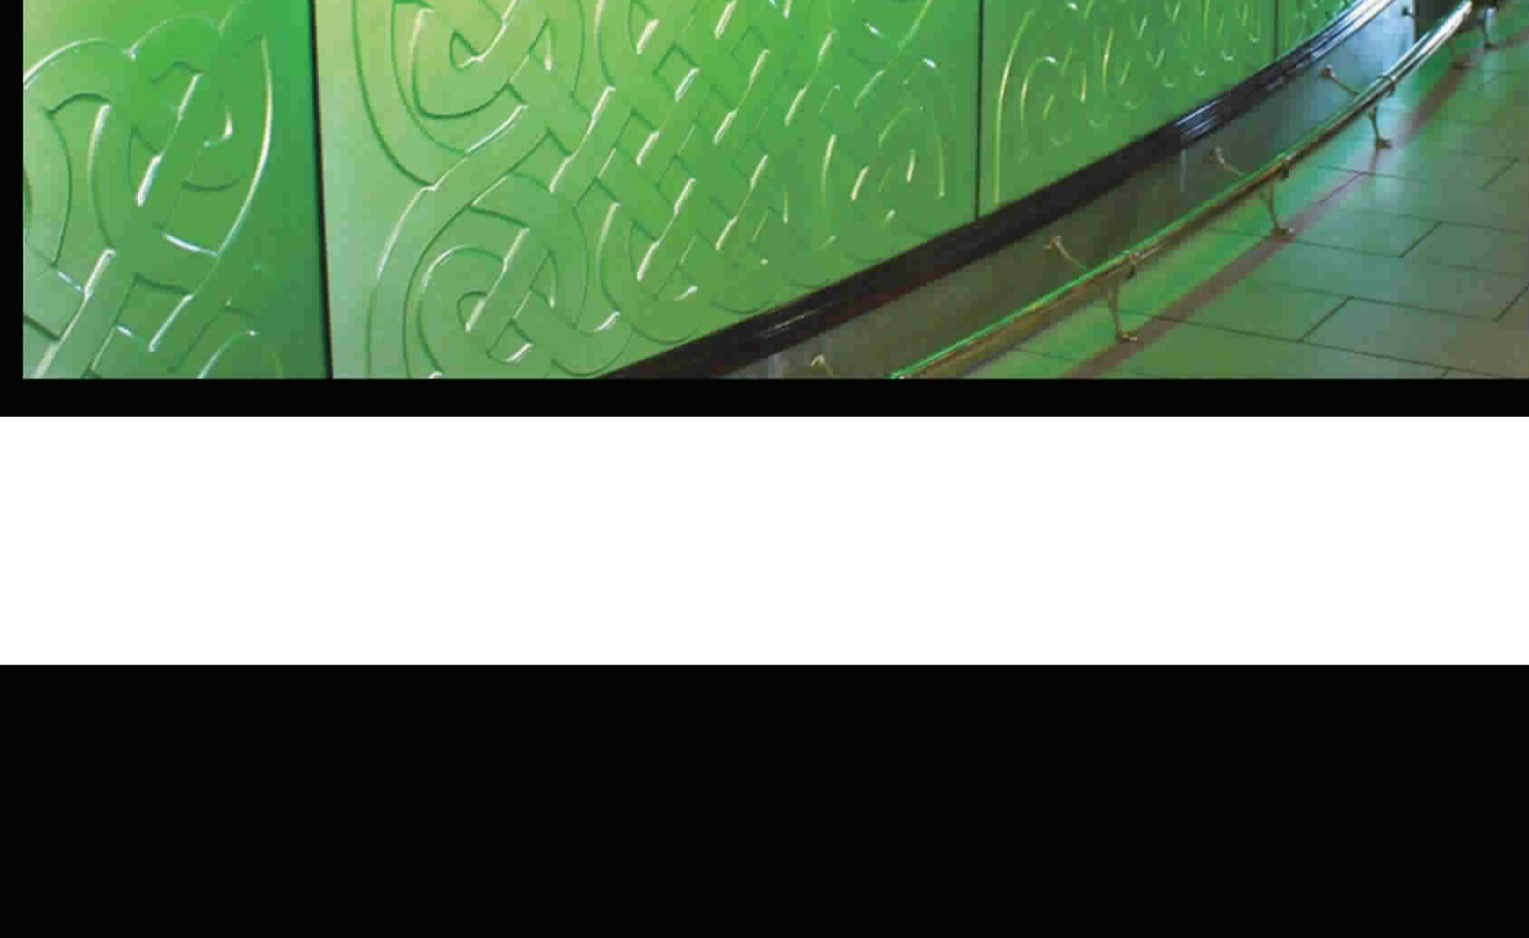

The contemporary glass alternative

IceFX is a range of decorative slumped acrylic sheet from Rossini. It is used for both interior and exterior applications, including domestic, retail, commercial, and marine. It can be incorporated into signage displays, partition screens, light diffusers, security screens and many other applications. The number of custom applications is only limited by the imagination. IceFX is lighter, safer and more versatile than glass, at an affordable price.

screening

IceFX is primarily used as a decorative screening product. It is ideal for this application as it naturally diffuses and distorts viewing.

signage

IceFX is extremely versatile as a signage product. It can be backlit, vinyl applied or back-applied with colour.

products

The applications for iceFX products is endless and is really upto your imagination. It's been used for wash basins, water features, signage boards and custom seating designs.

classic range

Through many years on the Australian market, IceFX by Rossini has proven durable, as well as providing attractive and effective material for screens, signs and decor features.

technical info

classic range Linear Oceania Dynasty Lava Diamantina Glacier	standard thickness 4.5mm (3/16") 6mm (1/4") 10mm (3/8") only in green & clear tint	back-applied colours  glass  aquatic  gold  silver  steel  copper
	available sheet sizes classic range 2440mm x 1220mm 2440mm x 1830mm only in clear tint designer range 2440mm x 1220mm	
designer range Damask Evergreen Roses Palms Fracture	standard tints clear green edge green tint smoked *other colours available upon request	