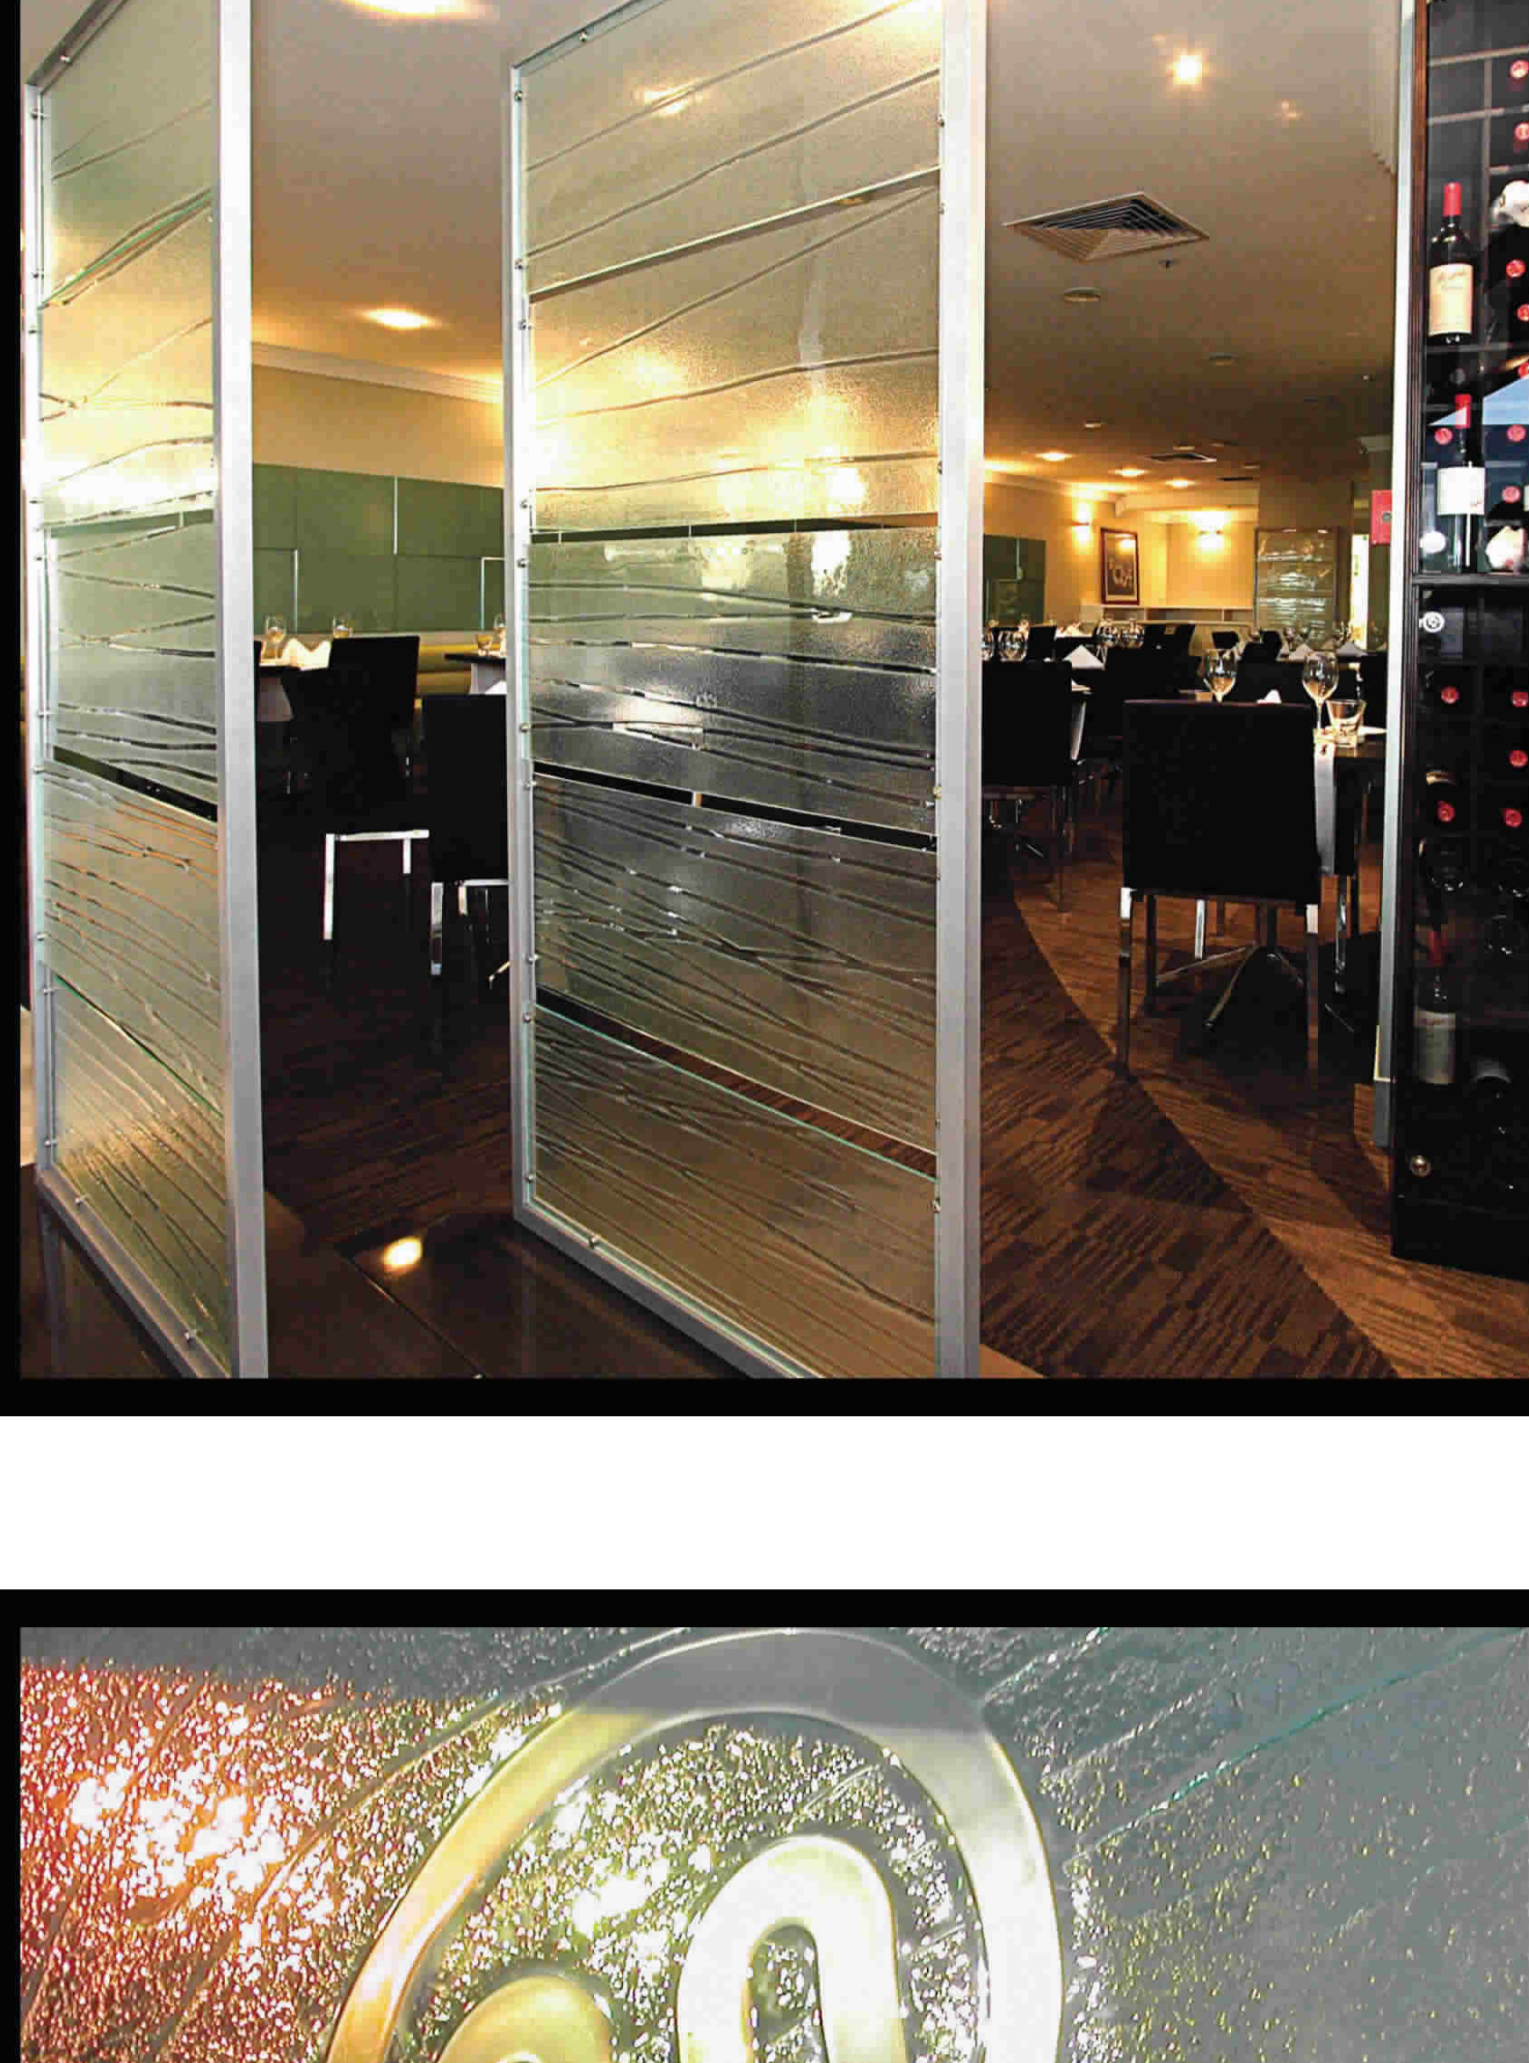

The contemporary glass alternative

IceFX is a range of decorative slumped acrylic sheet from Rossini. It is used for both interior and exterior applications, including domestic, retail, commercial, and marine. It can be incorporated into signage displays, partition screens, light diffusers, security screens and many other applications. The number of custom applications is only limited by the imagination. IceFX is lighter, safer and more versatile than glass, at an affordable price.

screening

IceFX is primarily used as a decorative screening product. It is ideal for this application as it naturally diffuses and distorts viewing.

signage

IceFX is extremely versatile as a signage product. It can be backlit, vinyl applied or back-applied with colour.

products

The applications for iceFX products is endless and is really upto your imagination. It's been used for wash basins, water features, signage boards and custom seating designs.

classic range

Through many years on the Australian market, IceFX by Rossini has proven durable, as well as providing attractive and effective material for screens, signs and decor features.

technical info

classic range Linear Oceania Dynasty Lava Diamantina Glacier	standard thickness 4.5mm (3/16") 6mm (1/4") 10mm (3/8") only in green & clear tint	back-applied colours  glass  aquatic  gold  silver  steel  copper
	available sheet sizes classic range 2440mm x 1220mm 2440mm x 1830mm only in clear tint designer range 2440mm x 1220mm	
designer range Damask Evergreen Roses Palms Fracture	standard tints clear green edge green tint smoked *other colours available upon request	