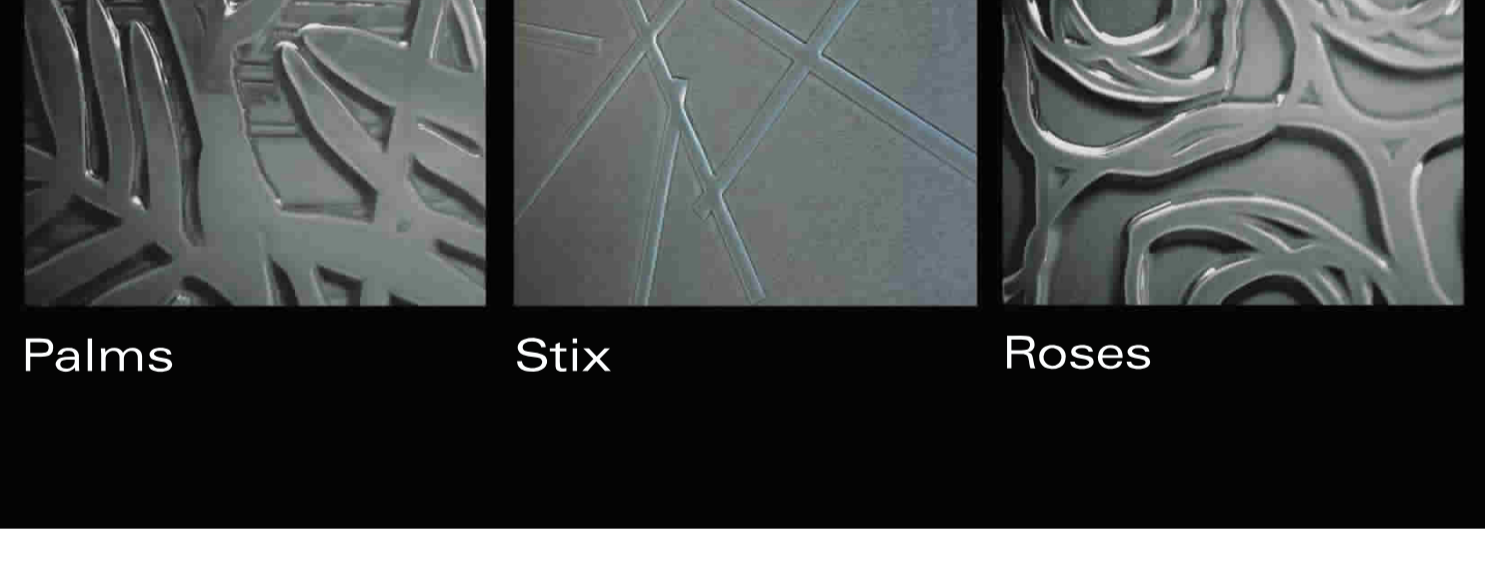

screening

IceFX is primarily used as a decorative screening product. It is ideal for this application as it naturally diffuses and distorts viewing.

signage

IceFX is extremely versatile as a signage product. It can be backlit, vinyl applied or back-applied with colour.

Linear Oceania Dynasty

Lava Diamantina Glacier

designer range

Building on the success of our standard range of patterns, we now introduce the new and exciting patterns to match the growing applications for IceFX.

technical info

classic range Linear Oceania Dynasty Lava Diamantina Glacier	standard thickness 4.5mm (3/16") 6mm (1/4") 10mm (3/8") only in green & clear tint	back-applied colours  glass  aquatic  gold  silver  steel  copper
	available sheet sizes classic range 2440mm x 1220mm 2440mm x 1830mm only in clear tint designer range 2440mm x 1220mm	
designer range Damask Evergreen Roses Palms Fracture	standard tints clear green edge green tint smoked *other colours available upon request	