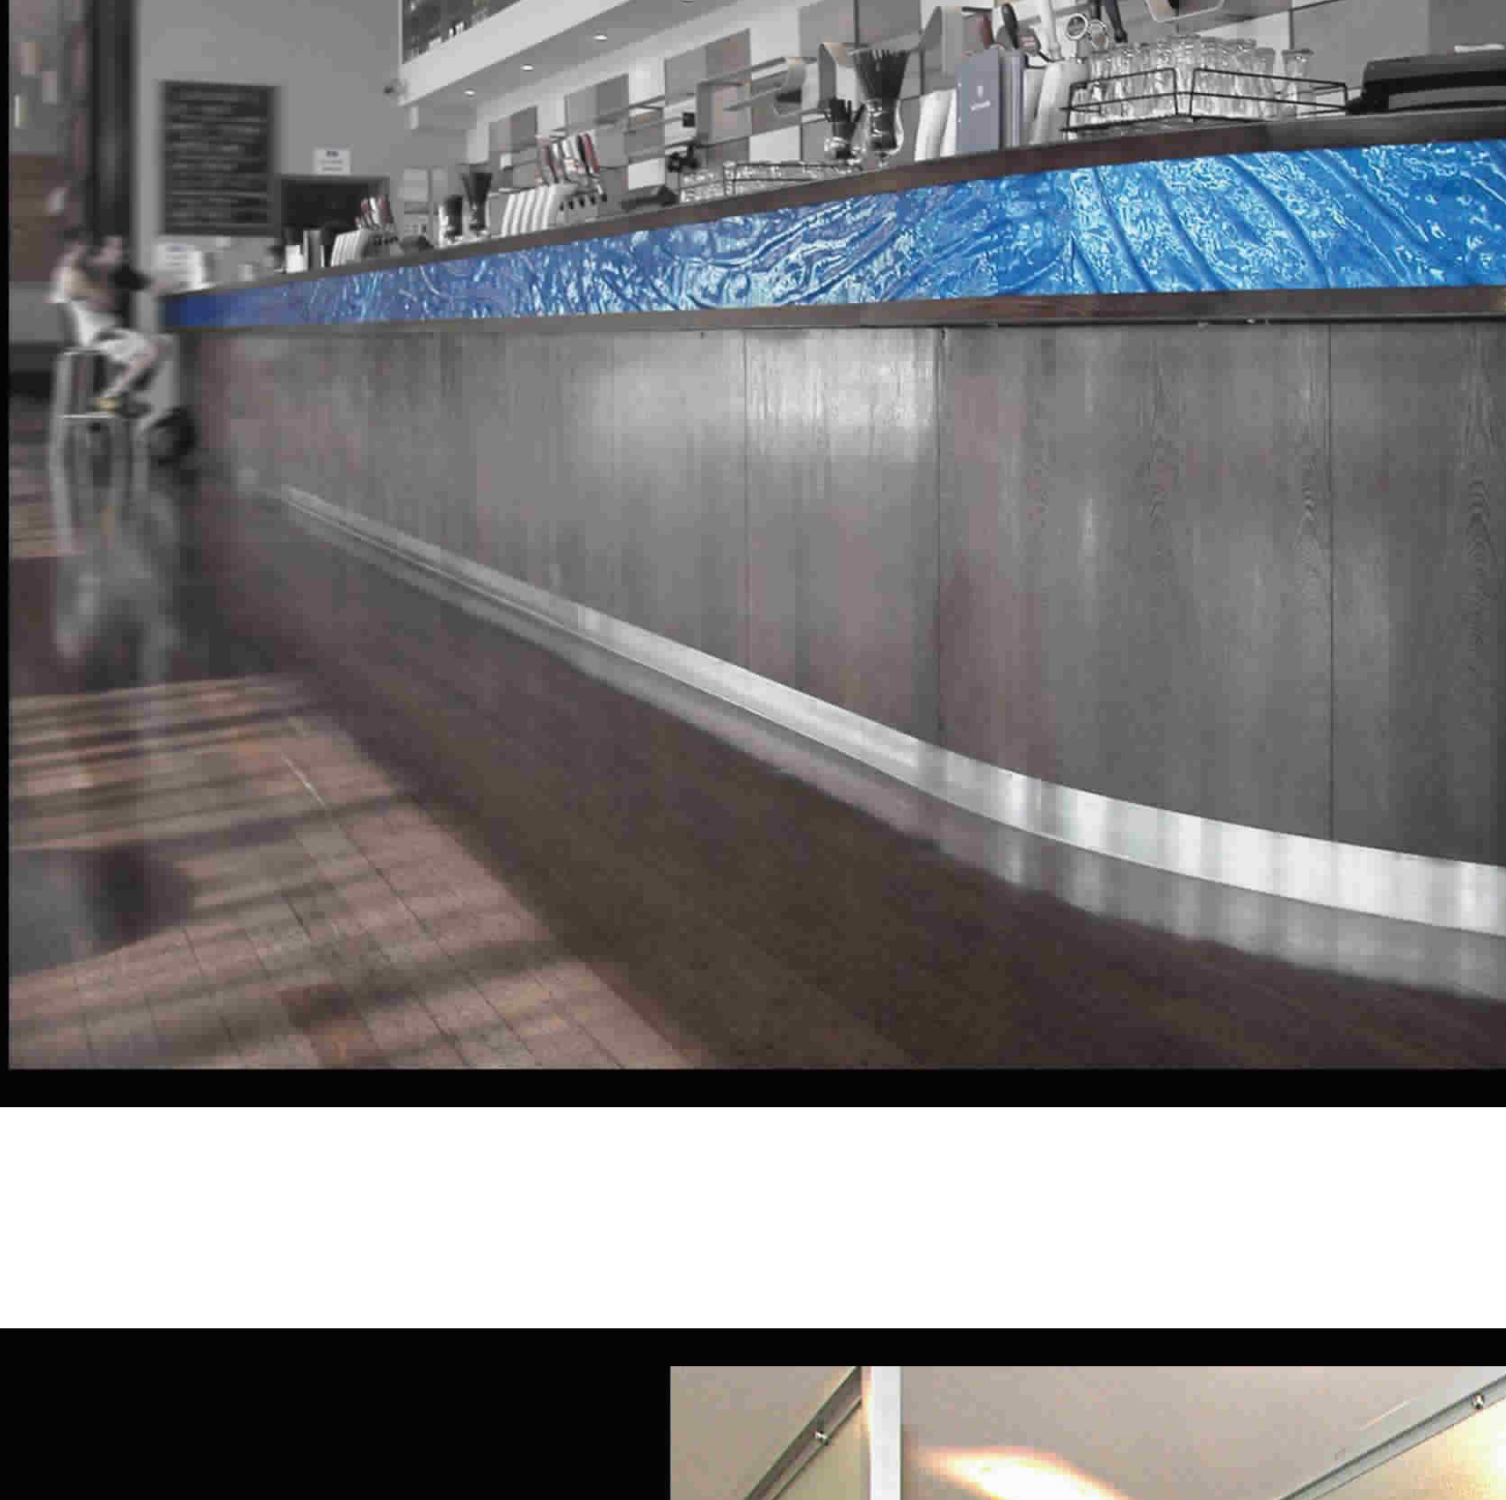

The contemporary glass alternative

IceFX is a range of decorative slumped acrylic sheet from Rossini. It is used for both interior and exterior applications, including domestic, retail, commercial, and marine. It can be incorporated into signage displays, partition screens, light diffusers, security screens and many other applications. The number of custom applications is only limited by the imagination. IceFX is lighter, safer and more versatile than glass, at an affordable price.

screening

IceFX is primarily used as a decorative screening product. It is ideal for this application as it naturally diffuses and distorts viewing.

signage

IceFX is extremely versatile as a signage product. It can be backlit, vinyl applied or back-applied with colour.

technical info

classic range Linear Oceania Dynasty Lava Diamantina Glacier	standard thickness 4.5mm (3/16") 6mm (1/4") 10mm (3/8") only in green & clear tint	back-applied colours  glass  aquatic  gold  silver  steel  copper
	available sheet sizes classic range 2440mm x 1220mm 2440mm x 1830mm only in clear tint designer range 2440mm x 1220mm	
designer range Damask Evergreen Roses Palms Fracture	standard tints clear green edge green tint smoked *other colours available upon request	