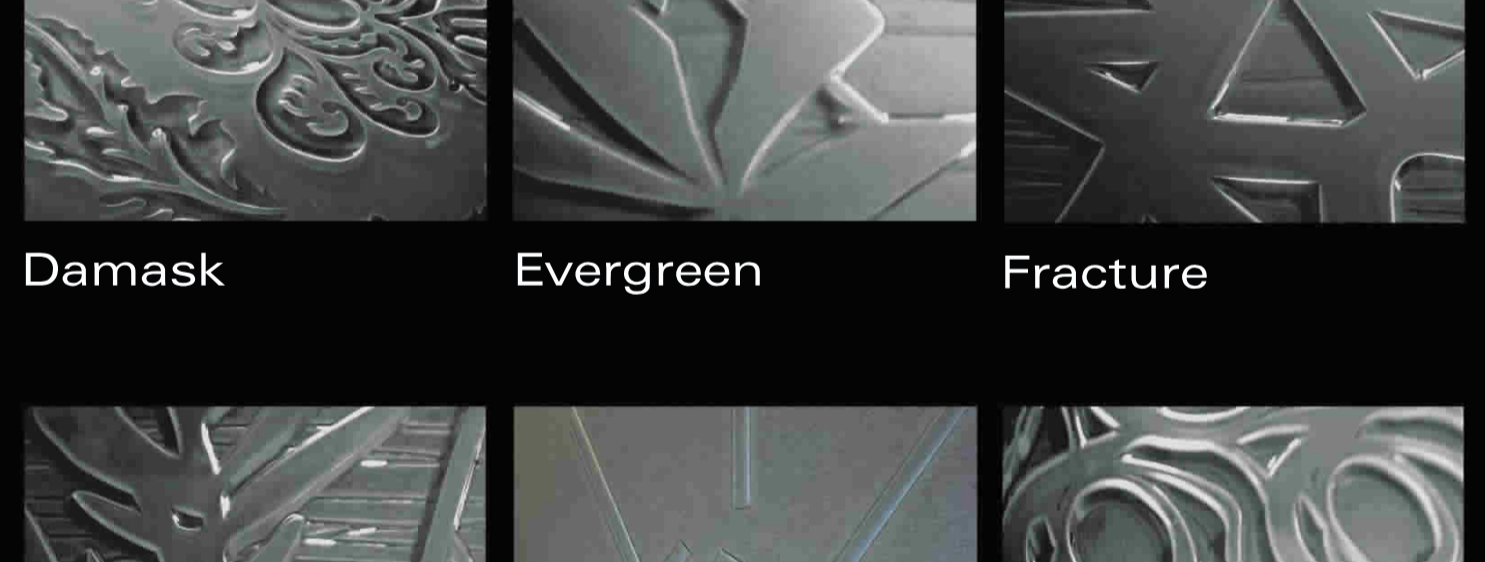

Lava   Diamantina   Glacier

designer range

Building on the success of our standard range of patterns, we now introduce the new and exciting patterns to match the growing applications for IceFX.